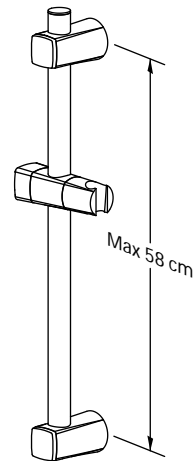

## BSS20H30

Sliding bar set with 3 functions hand shower

Hand shower functions

Hand shower functions

1. 360° rotation
2. Spray functions
3. Water saving function
4. Massage function
5. Soft water function
6. Power function

### Hand shower functions

1. 360° rotation
2. Spray functions