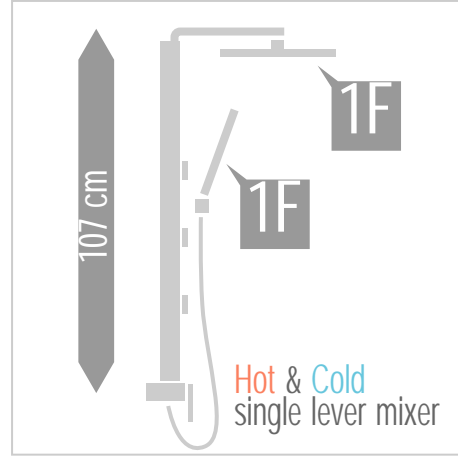

BSR37 / BSR38

Shower panel - Single lever mixer, 3 showering styles, Large 35x12.5 cm. shower head

Technical specifications and notes in Thai script, including details about the shower head and mixer.

Technical specifications and notes in Thai script, including details about the shower head and mixer.