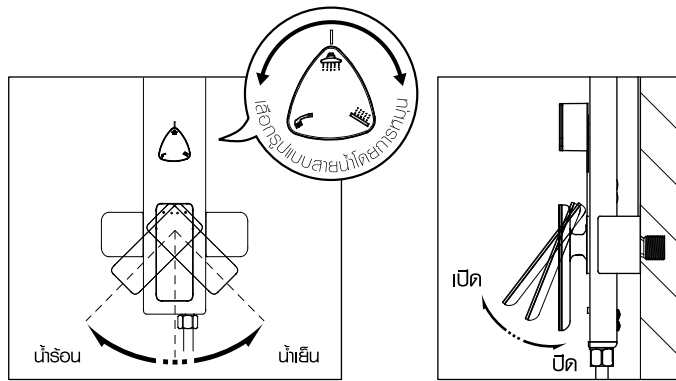

BSR37 / BSR38

Shower panel - Single lever mixer, 3 showering styles, Large 35x12.5 cm. shower head

Technical specifications and notes in Thai script, including details about the shower head and mixer.

Technical specifications and notes in Thai script, including details about the shower head and mixer.